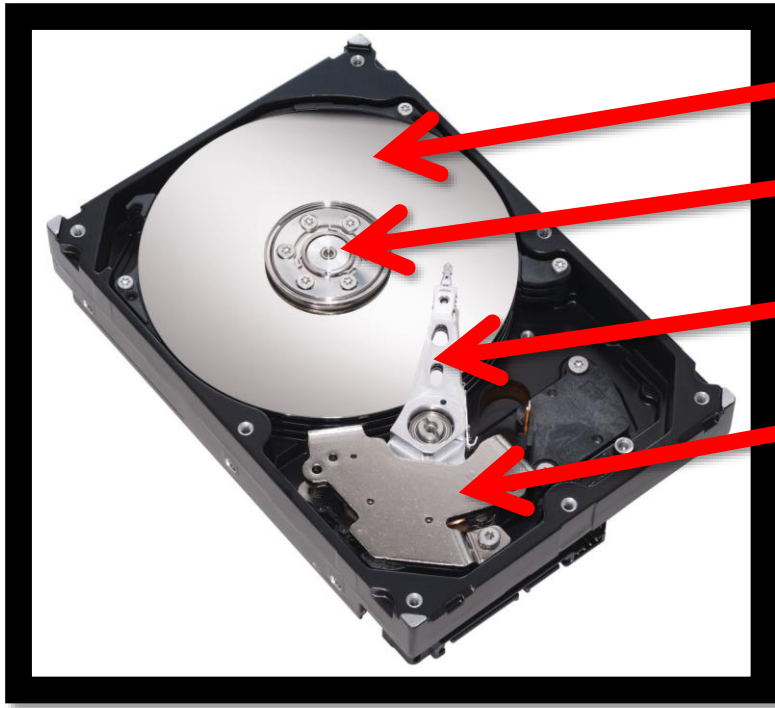

Hard Disk

Platters

Spindle

Read/Write head

Actuator