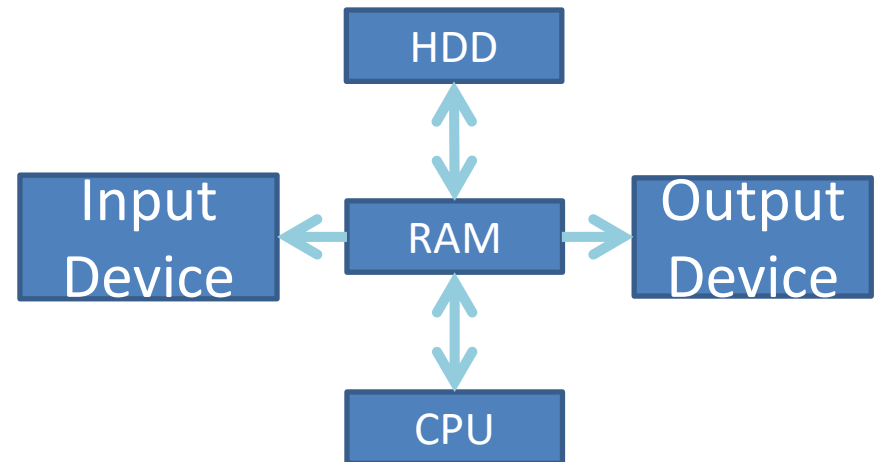

Platters

Spindle

Read/Write head

Actuator