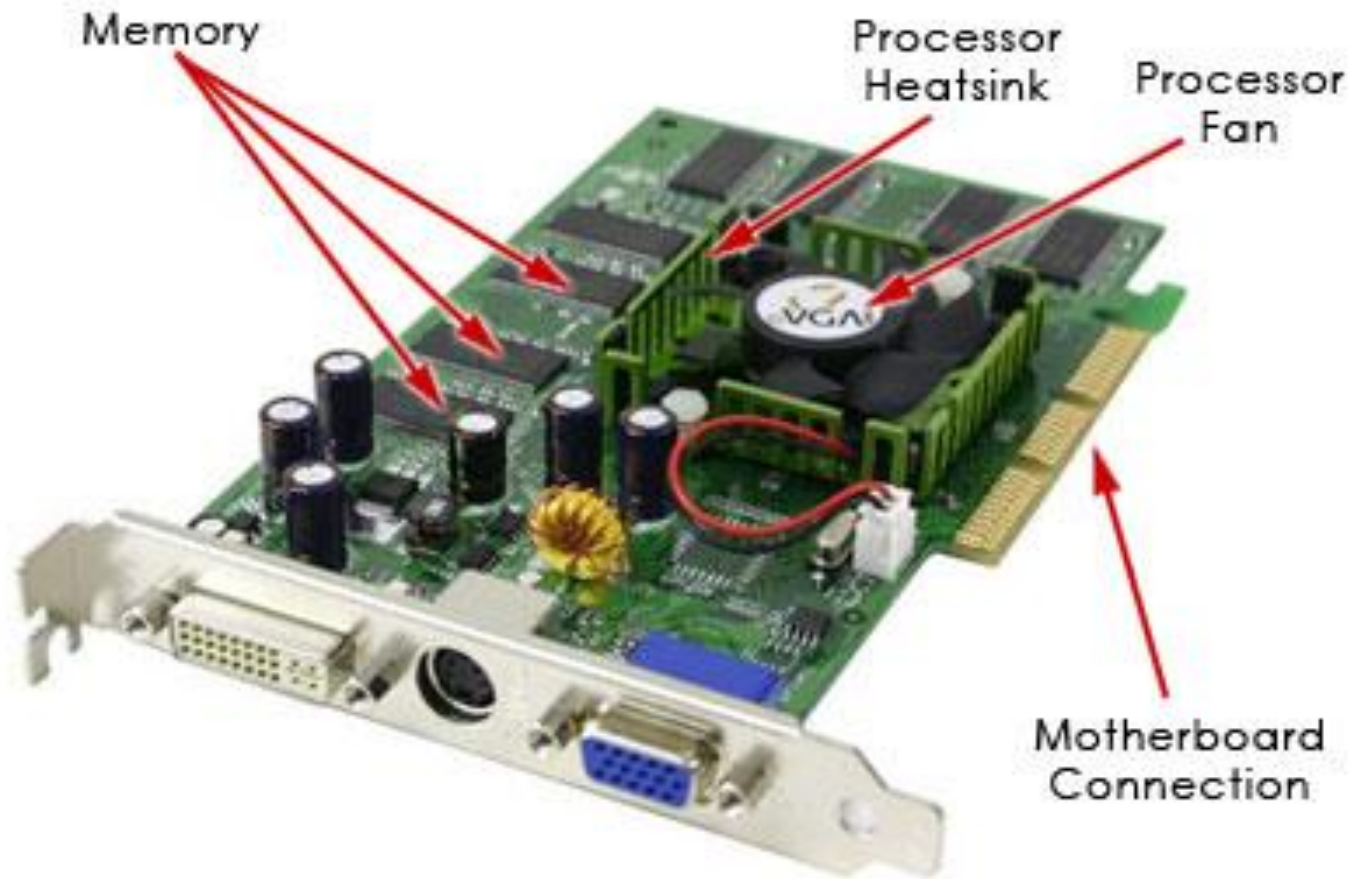

COMPONENTS OF A GPU